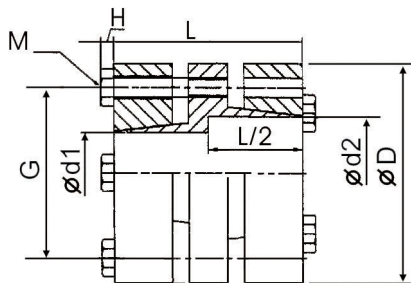

SMC 軸對軸型 / Rigid Coupling

SMC- - -
 外徑 / Diameter D1 D2

規格 No.	d1 mm		d2 mm		D mm	G mm	L mm	M mm	H mm	Ts Nm	F Nm	重量 Weight Kg
	mix	max	mix	max								
SMC-54	15	25	15	25	54	42	58	8-M6	4	17	200	0.8
SMC-68	25	35	25	35	68	53	58	8-M6	4	17	260	1.6

SMC is produced after receiving the order

SMC-是接訂單生產外徑